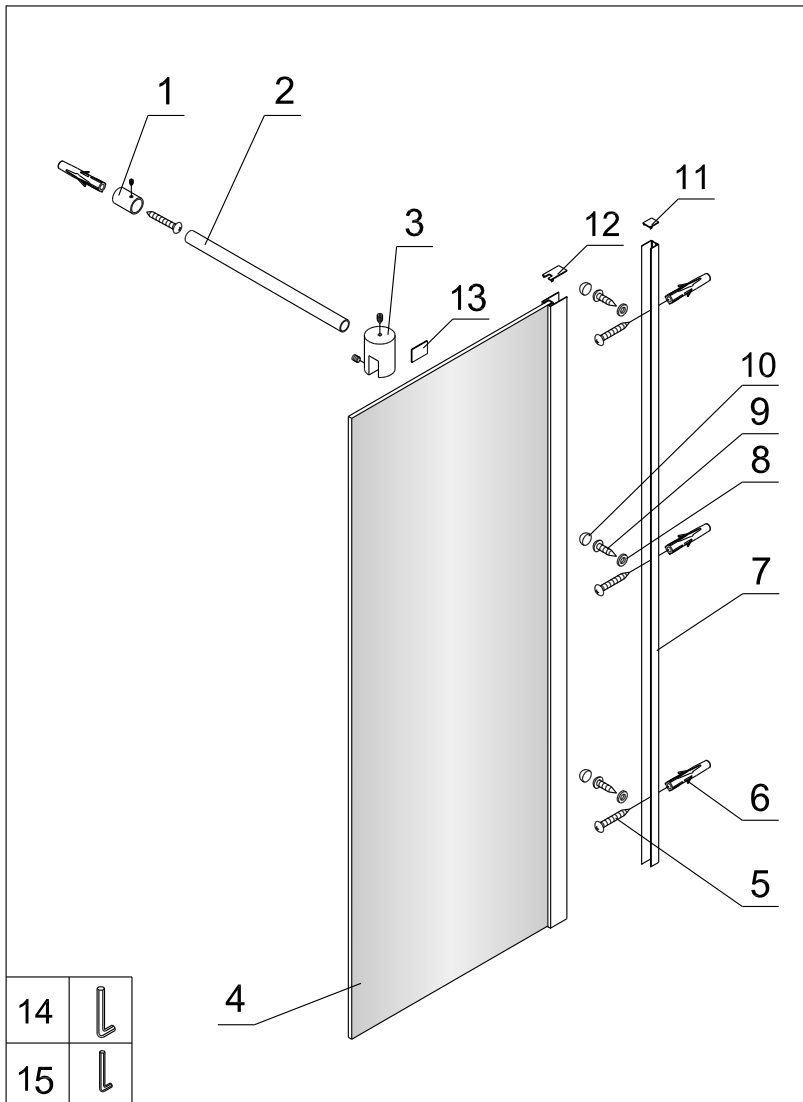

## TOOLS REQUIRED

No.	Description	Quantity
1	Wall bracket	1
2	Bracket	1
3	Top bracket	1
4	Fixed panel	1
5	ST4X50 screw	4
6	Wall Plug	4
7	Wall profile	1
8	Washer	3
9	ST4X12 screw	3
10	Screw cap	3
11	Wall profile cap	1
12	Adjustable profile cap	1
13	Mat	1
14	Hexangular spanner (4 mm)	1
15	Hexangular spanner (2.5 mm)	1

①

X = max. 120cm

②

③