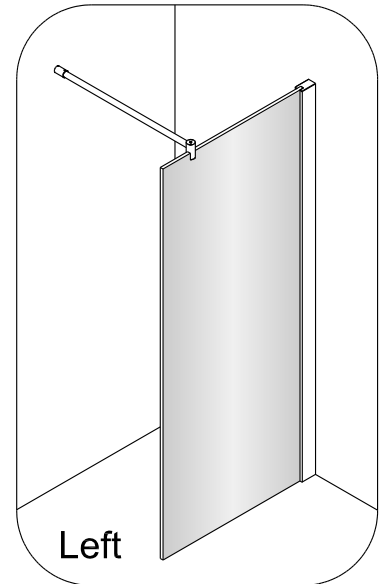

## TOOLS REQUIRED

No.	Description	Quantity
1	Wall bracket	1
2	Bracket	1
3	Top bracket	1
4	Fixed panel	1
5	ST4X50 screw	4
6	Wall Plug	4
7	Wall profile	1
8	Washer	3
9	ST4X12 screw	3
10	Screw cap	3
11	Wall profile cap	1
12	Adjustable profile cap	1
13	Mat	1
14	Hexangular spanner (4 mm)	1
15	Hexangular spanner (2.5 mm)	1

①

X = max. 120cm

②

③