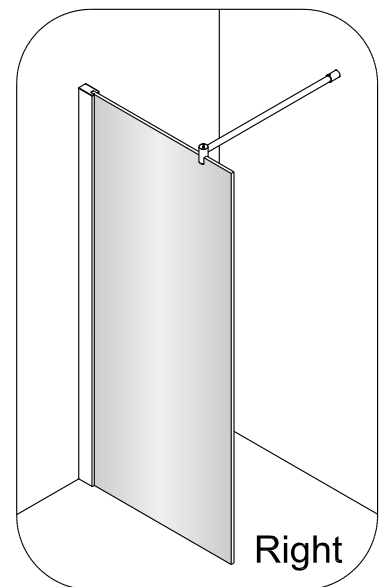

## TOOLS REQUIRED

No.	Description	Quantity
1	Wall bracket	1
2	Bracket	1
3	Top bracket	1
4	Fixed panel	1
5	ST4X50 screw	4
6	Wall Plug	4
7	Wall profile	1
8	Washer	3
9	ST4X12 screw	3
10	Screw cap	3
11	Wall profile cap	1
12	Adjustable profile cap	1
13	Mat	1
14	Hexangular spanner (4 mm)	1
15	Hexangular spanner (2.5 mm)	1

①

X = max. 120cm

②

③