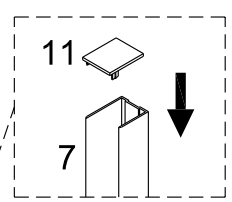

## TOOLS REQUIRED

No.	Description	Quantity
1	Wall bracket	1
2	Bracket	1
3	Top bracket	1
4	Fixed panel	1
5	ST4X50 screw	4
6	Wall Plug	4
7	Wall profile	1
8	Washer	3
9	ST4X12 screw	3
10	Screw cap	3
11	Wall profile cap	1
12	Adjustable profile cap	1
13	Mat	1
14	Hexangular spanner (4 mm)	1
15	Hexangular spanner (2.5 mm)	1

①

X = max. 120cm

②

③