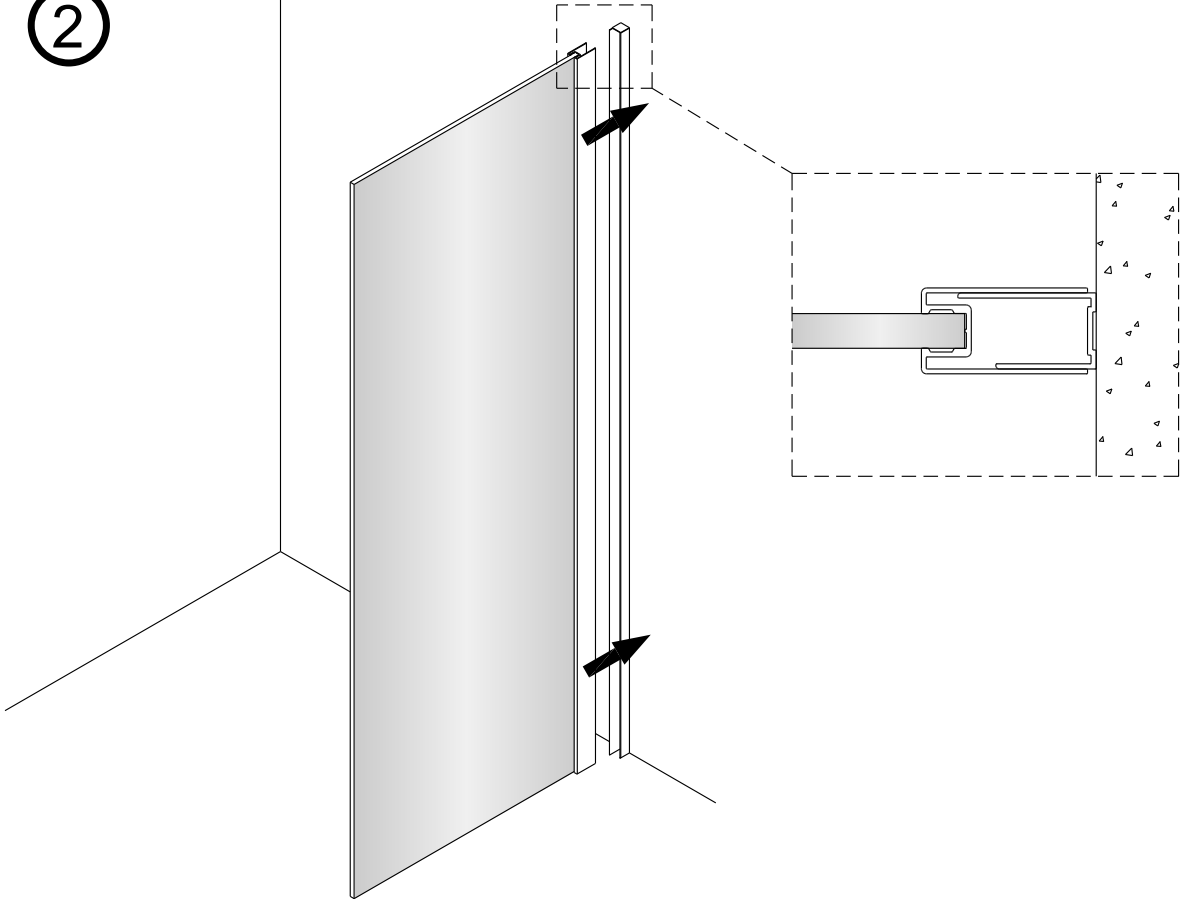

## TOOLS REQUIRED

No.	Description	Quantity
1	Wall bracket	1
2	Bracket	1
3	Top bracket	1
4	Fixed panel	1
5	ST4X50 screw	4
6	Wall Plug	4
7	Wall profile	1
8	Washer	3
9	ST4X12 screw	3
10	Screw cap	3
11	Wall profile cap	1
12	Adjustable profile cap	1
13	Mat	1
14	Hexangular spanner (4 mm)	1
15	Hexangular spanner (2.5 mm)	1

①

X = max. 120cm

②

③