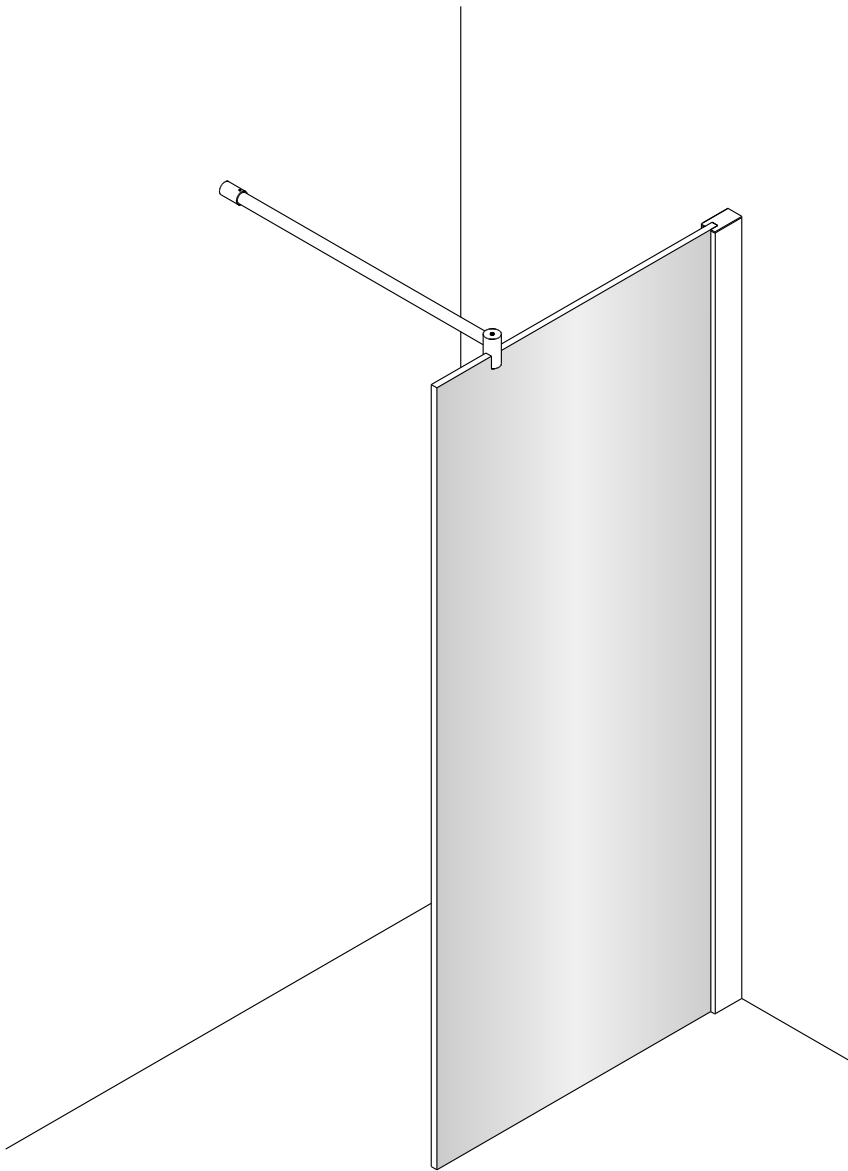

## TOOLS REQUIRED

No.	Description	Quantity
1	Wall bracket	1
2	Bracket	1
3	Top bracket	1
4	Fixed panel	1
5	ST4X50 screw	4
6	Wall Plug	4
7	Wall profile	1
8	Washer	3
9	ST4X12 screw	3
10	Screw cap	3
11	Wall profile cap	1
12	Adjustable profile cap	1
13	Mat	1
14	Hexangular spanner (4 mm)	1
15	Hexangular spanner (2.5 mm)	1

①

X = max. 120cm

②

③