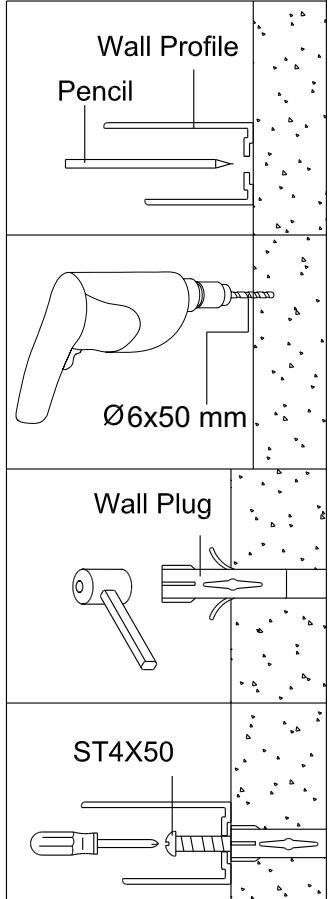

# AR2S / AR9S Instruction Manual

## TOOLS REQUIRED

No.	Description	Quantity
1	Wall bracket	1
2	Bracket	1
3	Top bracket	1
4	Fixed panel	1
5	ST4X50 screw	4
6	Wall Plug	4
7	Wall profile	1
8	Washer	3
9	ST4X12 screw	3
10	Screw cap	3
11	Wall profile cap	1
12	Adjustable profile cap	1
13	Mat	1
14	Hexangular spanner (4 mm)	1
15	Hexangular spanner (2.5 mm)	1

①

X = max. 120cm

②

③