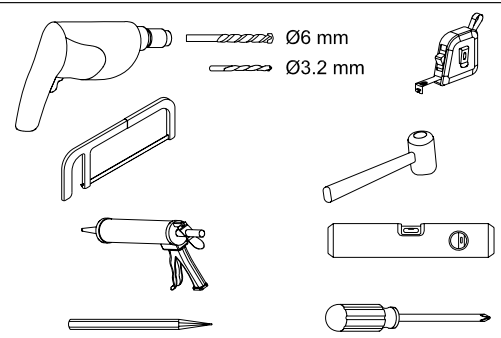

## TOOLS REQUIRED

No.	Description	Quantity
1	Wall bracket	1
2	Bracket	1
3	Top bracket	1
4	Fixed panel	1
5	ST4X50 screw	4
6	Wall Plug	4
7	Wall profile	1
8	Washer	3
9	ST4X12 screw	3
10	Screw cap	3
11	Wall profile cap	1
12	Adjustable profile cap	1
13	Mat	1
14	Hexangular spanner (4 mm)	1
15	Hexangular spanner (2.5 mm)	1

①

X = max. 120cm

②

③